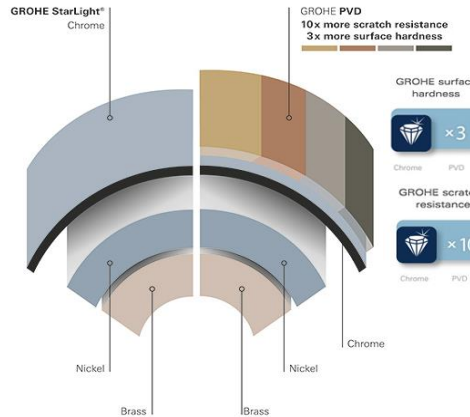

PROJECT		REF		REV	ITEM CODE	
LOCATION		DATE			PAGE	

SANITARY WARE SPECIFICATION SHEET

GROHE GRANDERA

TOMORROW'S GRAND STYLE

The GROHE Grandera collection is both a homage to an age of grandeur long past and an affirmation of modern sensibility, combining the highest standards of quality and craftsmanship with a love of detail and comfort.

Stylistically, the Grandera collection can be combined with a wide range of bathroom furnishings, with the added flexibility of two colors – chrome and chrome / gold.